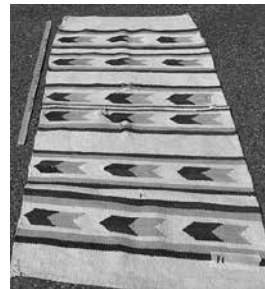

George Nelson designed for Herman Miller 3 bay wall unit with desk, file cabinet, 2 drawers, 4 shelves and 4 lights • Four matching Nicos Zographos tan leather chairs with bronze bases • Stickley Brother oak 5 shelf magazine rack with gallery top, slatted back and sides (51" by 16" by 12-1/2", paper label) • Oak mission 2 door leaded glass bookcase with through tenon construction • Oak mission 2 door bookcase with 24 glass panes • Roycraft stand with 2 shelves (brass tag) • Oak mission 2 door bookcase with 10 glass panels and gallery top • Oak quartersawn 2 door bookcase • Four fold screen with intricate Asian parade needlepoint decoration • 1800 hanging wall cupboard with old red paint, floral painting on door, 2 shelves on top, one on bottom and drawer • Mission oak cellarette with fold out top, glass holders and porcelain base and bottle holder • Mies van der Roë dark brown leather Barcelona chair stamped "Industria Argentinian" • Frank Daener leather lounge chair with ottoman • Red leather "the Television Chair-Lounge" by "Contour" • Five "Thonet" lounge chairs • Mission oak bookcase with right angle shelf on top • Semi antique double medallion oriental rug (6' by 6') • Two American Indian rugs • Persian prayer rug • Tibetan prayer rug • Navaho blanket skirt • Oak Come PackT mission one drawer one door stand • Mid-Century square table with porcelain top and feet • Half moon 5 shelf plant stand • Pair of white enamel over iron counter stools with brass footrests • Mission oak 5' diameter round dining table • Antique wicker day bed • Upholstered barber chair with adjustable back and foot rest • Dove tailed 6 board blanket chest in old paint with till • Oak mission foot stool with leather top • Three shelf corner stand with drawer • High quality custom made oak sideboard, lighted with glass doors and shelves • Drop leaf table with exquisite burl and lion claw feet • Pair of black marble top 3 drawer stands with carved fronts • Howard Miller grandfather clock • Vintage 15' ten piece section canoe • Pair of porch rockers • Spindle potty chair with stenciled back • Mission oak, chrome and brass coat racks • Howe double pedestal store scale • Fairbanks upright floor scale • Fancy Acorn wood stove • Round dining room table with 2 leaves and 6 chairs • Two antique commodes • Pennsylvania House pine 7 drawer chest and queen size cannon ball post bed • Ethan Allen drop front desk • Hotel dresser with armoire on side • Antique oak triple curved glass china cabinet • Forest Park cedar chest • Tall spindle back ladies chair • Oak Eastlake stand • AND MORE

– ART • COLLECTIBLES • SCULPTURE • ART GLASS • TOYS –