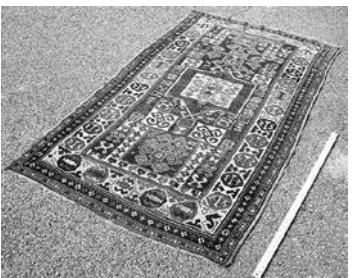

Another

MARTIN & SONS AUCTION

Saturday, May 19th 2018 at 10:00 AM

Previews: Sale Day Starting at 8:30, Friday May 18th from 4-6PM or By Appointment at
The Auction Gallery, 1814 Route 22B, Morrisonville, NY 12962

Directions: Take exit 37 off Northway I-87. Proceed West on Route 3 for 1.5 miles. Then bear left on Route 22B. Gallery is 2.2 miles on left.

– ART • STERLING • POTTERY • BOOKS • POST CARDS –
– LOCAL MEMORABELIA • MARBLES • COLLECTIBLES –